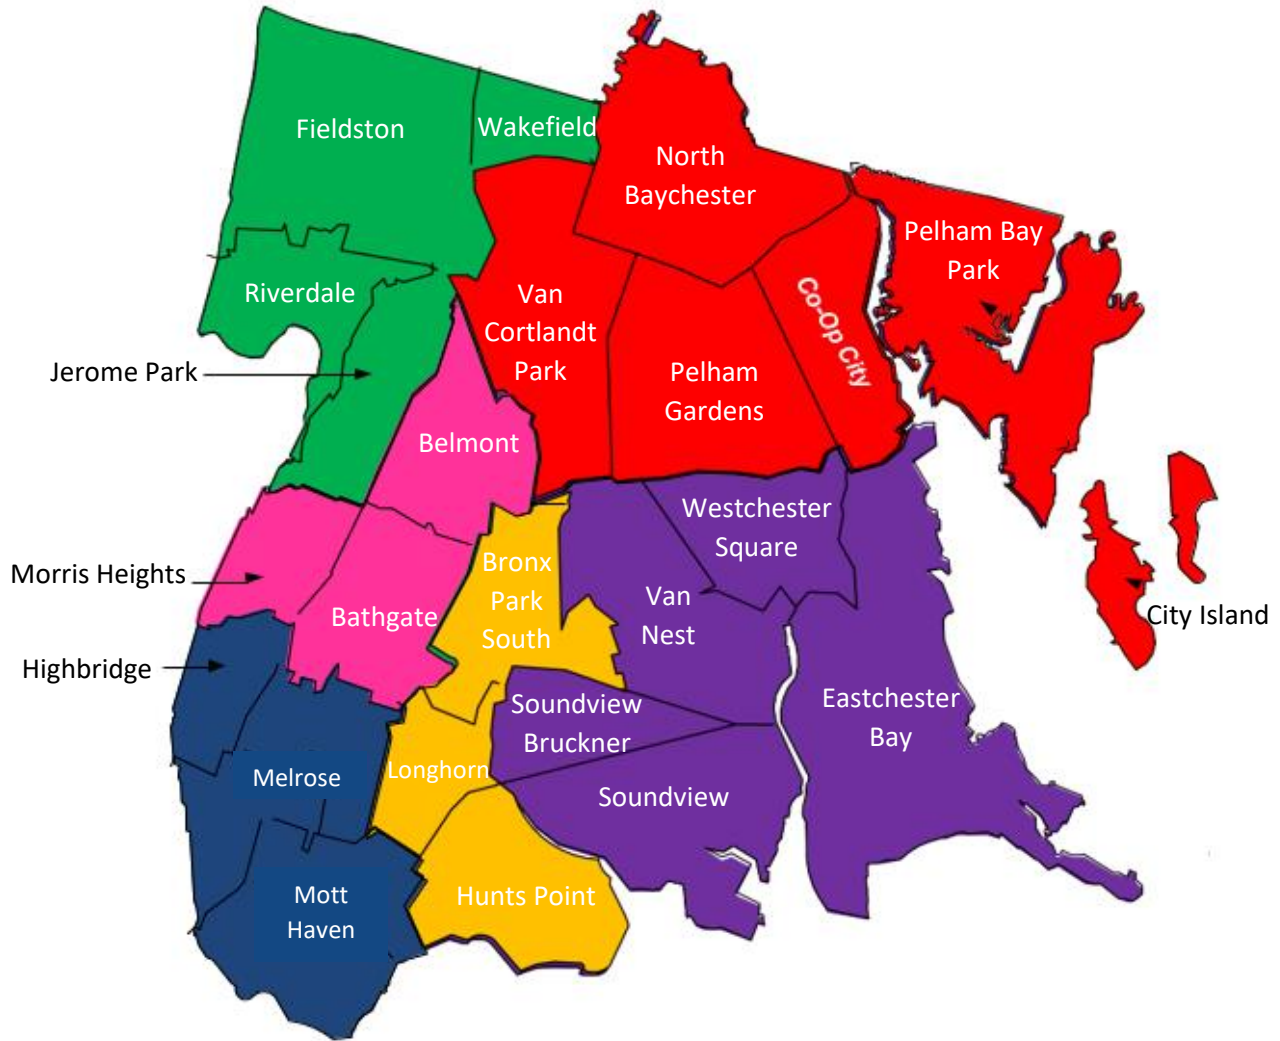

conEdison

UPDATED CJS9/25/23

Bronx – Major Energy Services

511 Theodore Fremd Ave, Rye, NY 10580

coned.com/es

Customer Project Managers

Riverdale Area
 Leah Hollingsworth
hollingsworthl@coned.com

Fordham Area
 Mark Smart
smartm@coned.com

North East Bronx Area
 Shkelqim Jahaj
jahajs@coned.com

West Bronx Area
 Andre Simmons
simmons@coned.com

Central Bronx Area
 Eduardo Rodriguez
rodrigueze@coned.com

South East Bronx Area
 Karim McKay
mckayk@coned.com