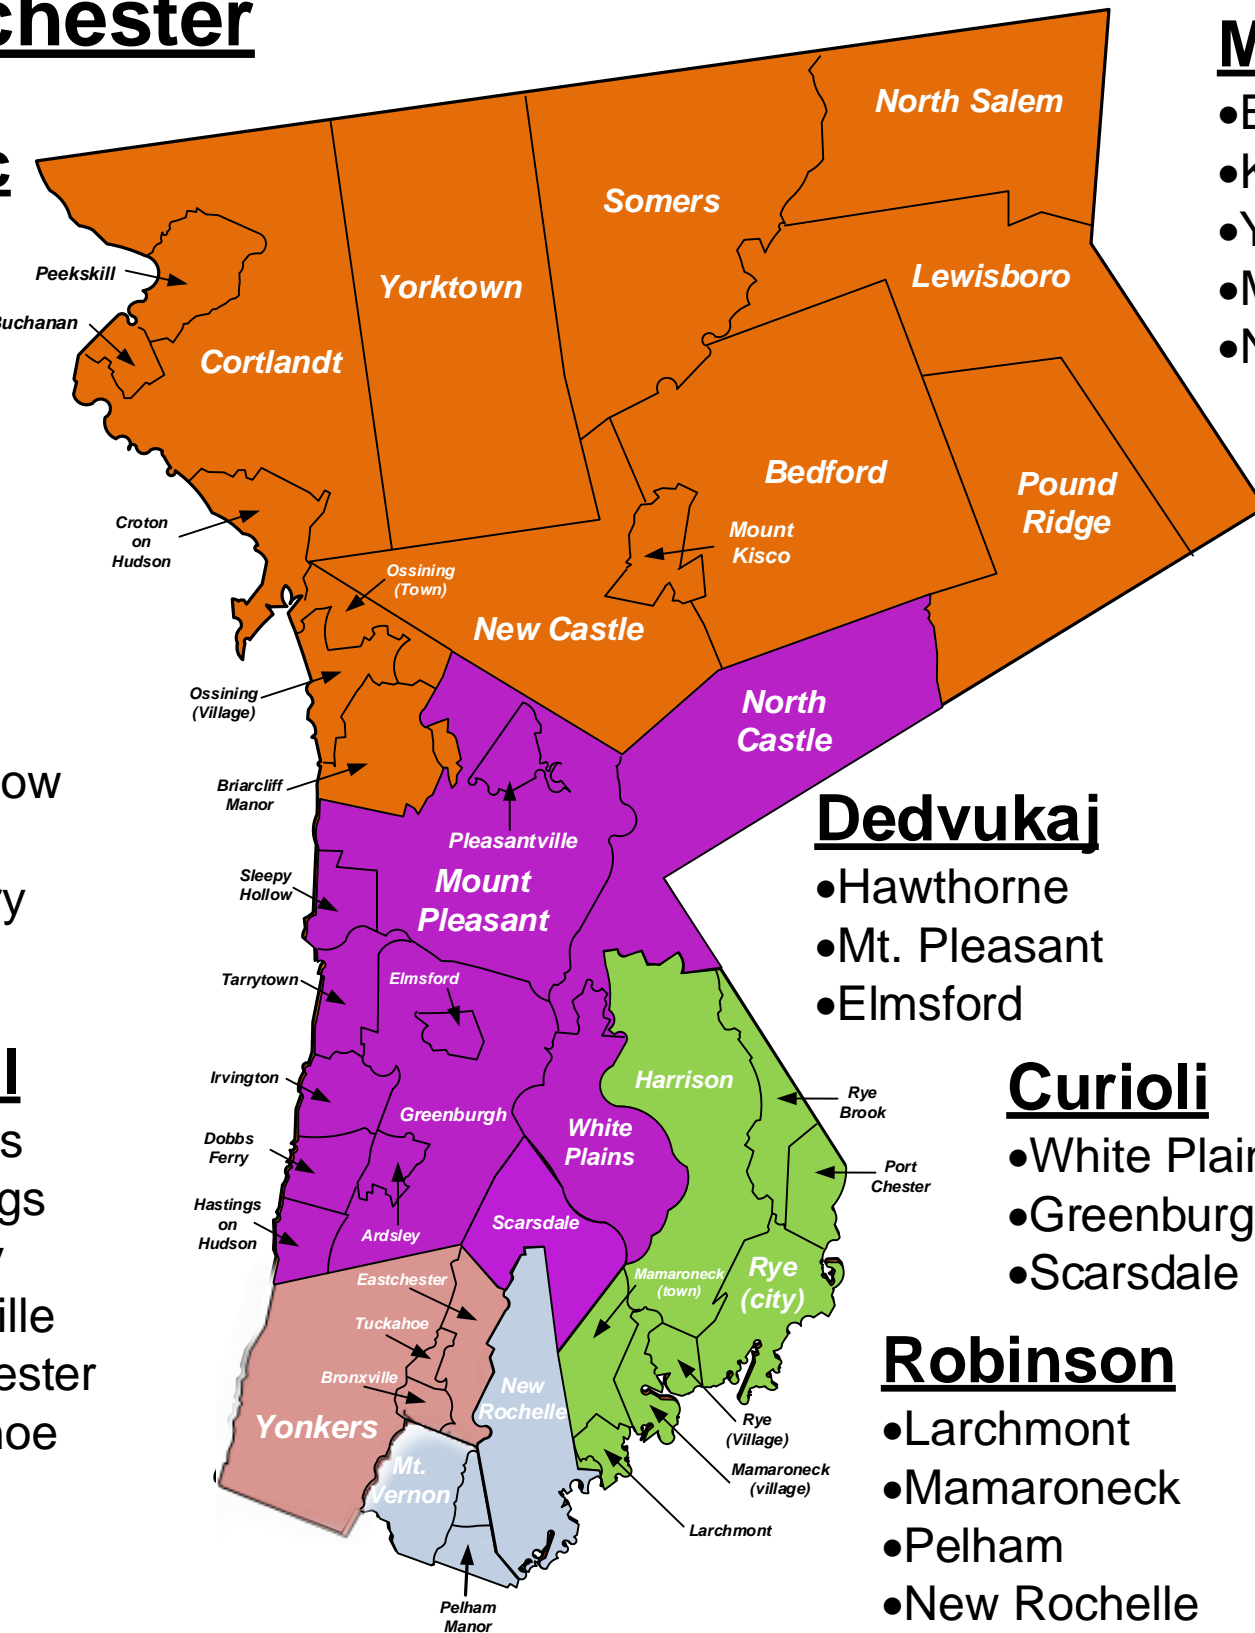

Bronx/Westchester – Major Energy Services

Westchester

Matuskovic

- •Peekskill
- •Buchanan
- •Cortlandt
- •Croton
- •Briarcliff

Decker

- •Ossining
- •Tarrytown
- •Sleepy Hollow
- •Irvington
- •Dobbs Ferry

Farrell

- •Yonkers
- •Hastings
- •Ardsley
- •Bronxville
- •Eastchester
- •Tuckahoe

Muldoon

- •Bedford
- •Kisco
- •Yorktown
- •Millwood
- •New Castle

laboni

- •Harrison
- •Purchase
- •North Castle
- •Port Chester
- •Rye
- •Rye Brook

Dedvukaj

- •Hawthorne
- •Mt. Pleasant
- •Elmsford

Curioli

- •White Plains
- •Greenburgh
- •Scarsdale

Robinson

- •Larchmont
- •Mamaroneck
- •Pelham
- •New Rochelle
- •Mt. Vernon

Bronx

1X – Riverdale Network

Simmons

3X – Fordham Network

Smart

2X – West Bronx Network