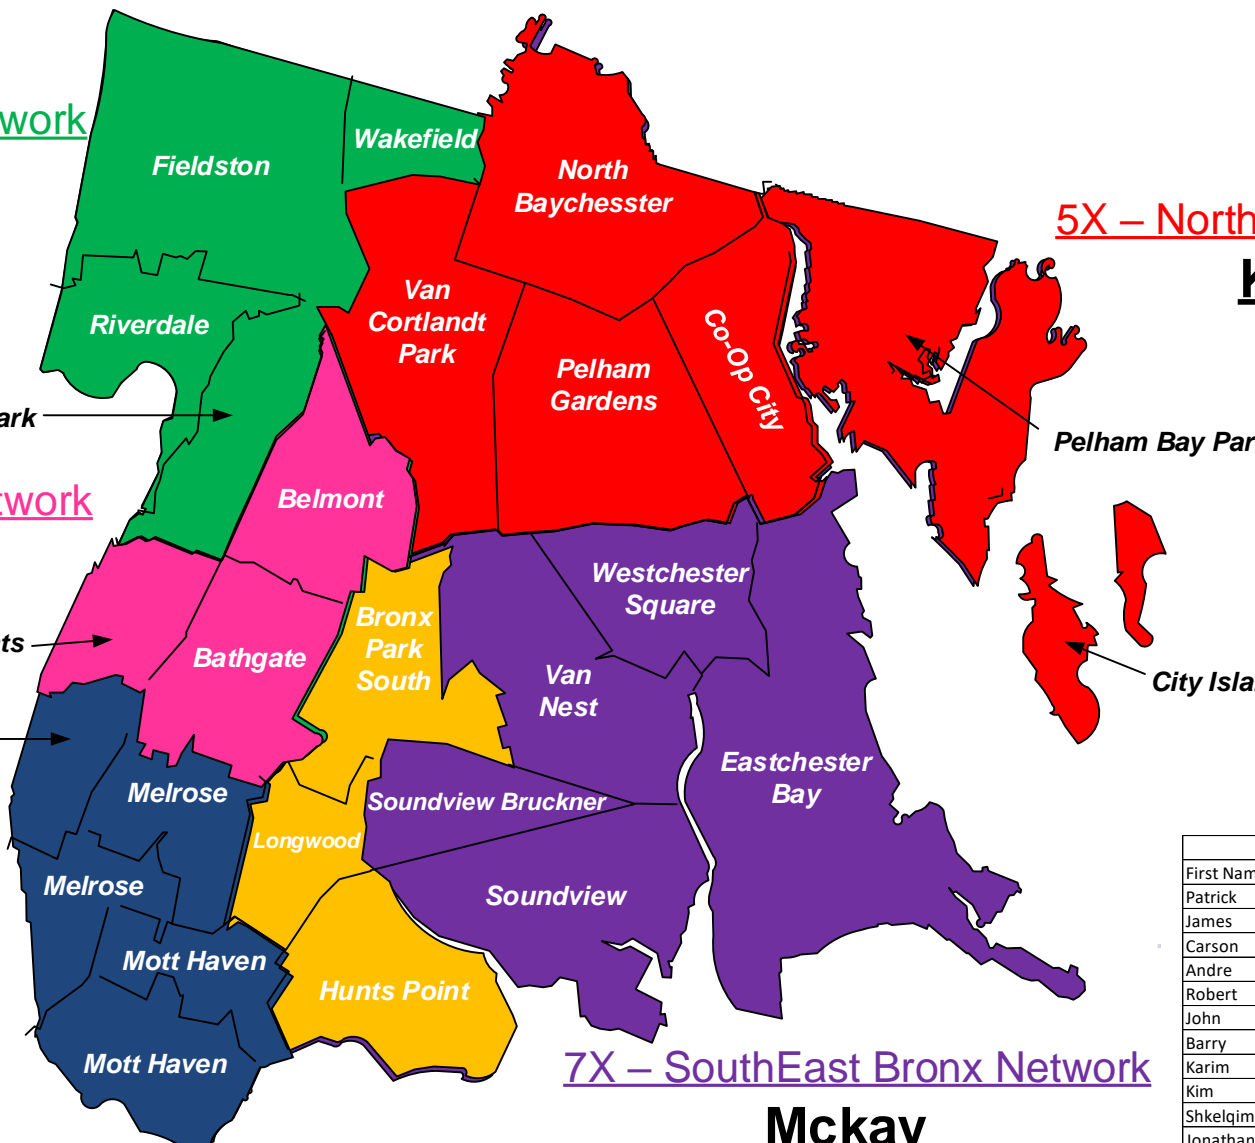

Kampfer

5X – NorthEast Bronx Network

Krocian

7X – SouthEast Bronx Network

Mckay

4X – Central Bronx Network

Kampfer

RDVs
Cortese
Brannan