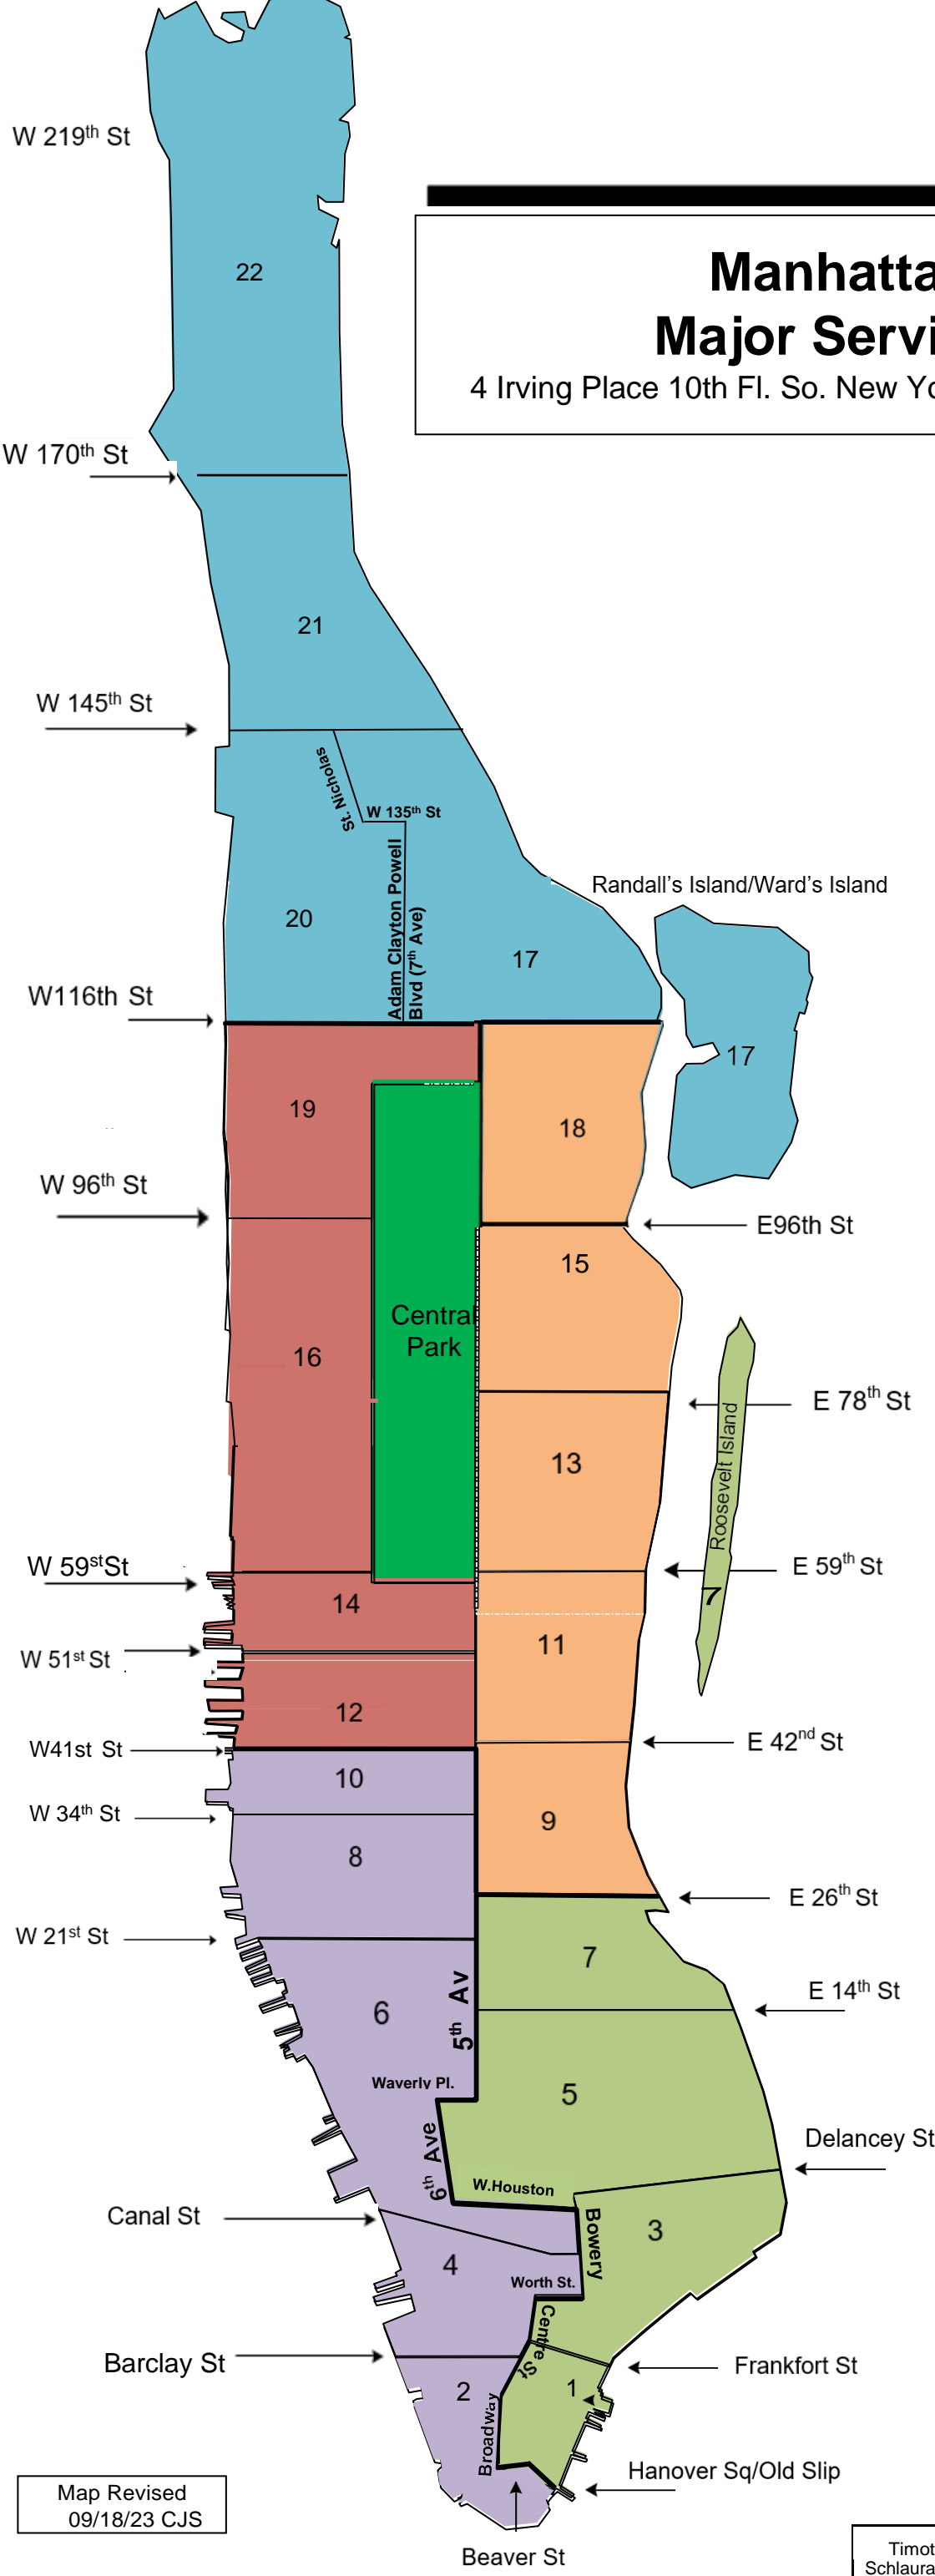

Richard Riccardi
RiccardiR@coned.com
Manager

District 19 CPM
Jason Eager
EagerJ@coned.com

District 16 CPM
Robert Zazzera
ZazzeraR@coned.com

District 14 CPM
Alexander Gil
GilA@coned.com

District 12 CPM
William J. Tubman
TubmanWi@coned.com

Shi Xing Yang
YangS@coned.com
Manager

District 10 CPM
Antonio Lopez
LopezA@coned.com

District 8 CPM
Edwin Lohr
LohrE@coned.com

District 6 CPM
Eric Evans
EvansE@coned.com

District 4 CPM
Jarrid Pagan
PaganJ@coned.com

District 2 CPM
Chris Klimek
KlimekCh@coned.com

Richard Riccardi
RiccardiR@coned.com
Manager

District 18 CPM
Fitz Henry
HenryF@coned.com

District 15 CPM
Rafael Lopez
lopezra@coned.com

District 13 CPM
Adward Salazar
salazara@coned.com

District 11 CPM
Ryan Cody
codyry@coned.com

District 9 CPM
Steven Colon
ColonSt@coned.com

Jacqueline Carbone
CarboneJa@coned.com
Manager

District 81 CPM
Peter Knoblauch
KnoblauchP@coned.com
(TA East Side)

District 82 CPM
Kevin Kearns
KearnsK@coned.com
(TA West Side)

District 7 CPM
Ziad Y. Ekwaneen
EkwaneenZ@coned.com

District 5 CPM
Joseph T. Delalla
DelallaJo@coned.com

District 3 CPM
Joel Schwarz
SchwarzJ@coned.com

District 1 CPM
Milton Cintron
CintronM@coned.com

Map Revised
09/18/23 CJS

Timothy Schlauff SchlauffT@coned.com Department Manager	Matthew Glasser GlasserM@coned.com General Manager