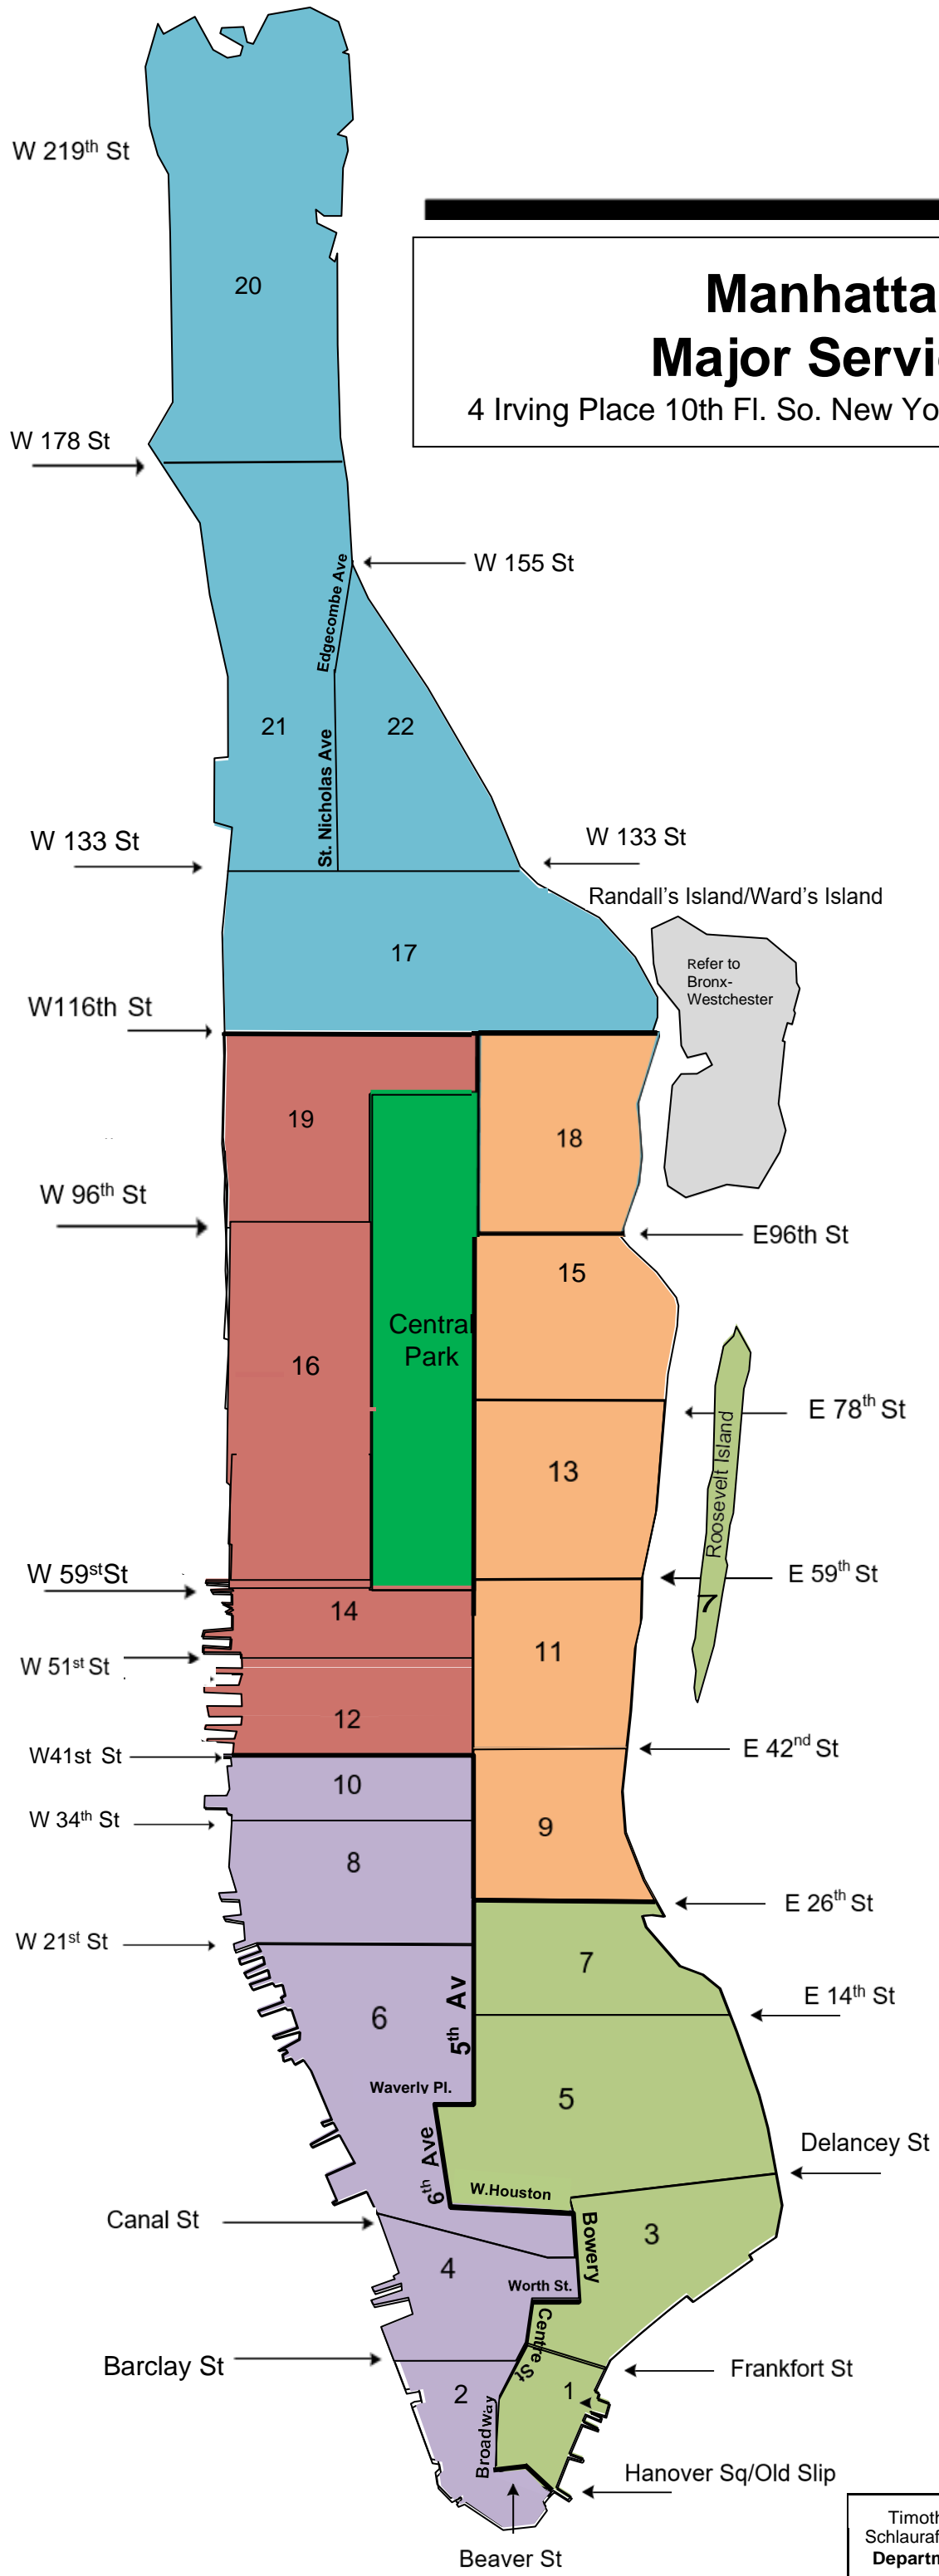

Manhattan Major Services

4 Irving Place 10th Fl. So. New York, NY 10003-3502

Patricia Paulino PaulinoP@coned.com Manager
District 20 CPM Timothy Murphy MurphyT@coned.com
District 22 CPM Jose Rodriguez RodriguezJose4@coned.com
District 21 CPM Jarrid Pagan PaganJ@coned.com
District 17 CPM Tomide Moradeyo MoradeyoT@coned.com

Milton Cintron CintronM@coned.com Manager
District 19 CPM Alexander Gil GilA@coned.com
District 16 CPM Robert Zazzera ZazzeraR@coned.com
District 14 CPM Alexander Gil GilA@coned.com
District 12 CPM William J. Tubman TubmanWi@coned.com

Shi Xing Yang YangS@coned.com Manager
District 10 CPM Antonio Lopez LopezA@coned.com
District 8 CPM Eric Evans EvansE@coned.com
District 6 CPM Eric Evans EvansE@coned.com
District 4 CPM Hommy DelValle DelValleH@coned.com
District 2 CPM Chris Klimek KlimekCh@coned.com

Richard Riccardi RiccardiR@coned.com Manager
District 18 CPM Fitz Henry HenryF@coned.com
District 15 CPM Rafael Lopez lopezra@coned.com
District 13 CPM Adward Salazar salazara@coned.com
District 11 CPM Ryan Cody codyry@coned.com
District 9 CPM Steven Colon ColonSt@coned.com

Jacqueline Carbone CarboneJa@coned.com Manager
District 81 CPM Peter Knoblauch KnoblauchP@coned.com (TA East Side)
District 82 CPM Kevin Kearns KearnsK@coned.com (TA West Side)
District 7 CPM Ziad Y. Ekwaneen EkwaneenZ@coned.com
District 5 CPM Ziad Y. Ekwaneen EkwaneenZ@coned.com
District 3 CPM Mark Montero MonteroM@coned.com
District 1 CPM Joel Schwarz SchwarzJ@coned.com