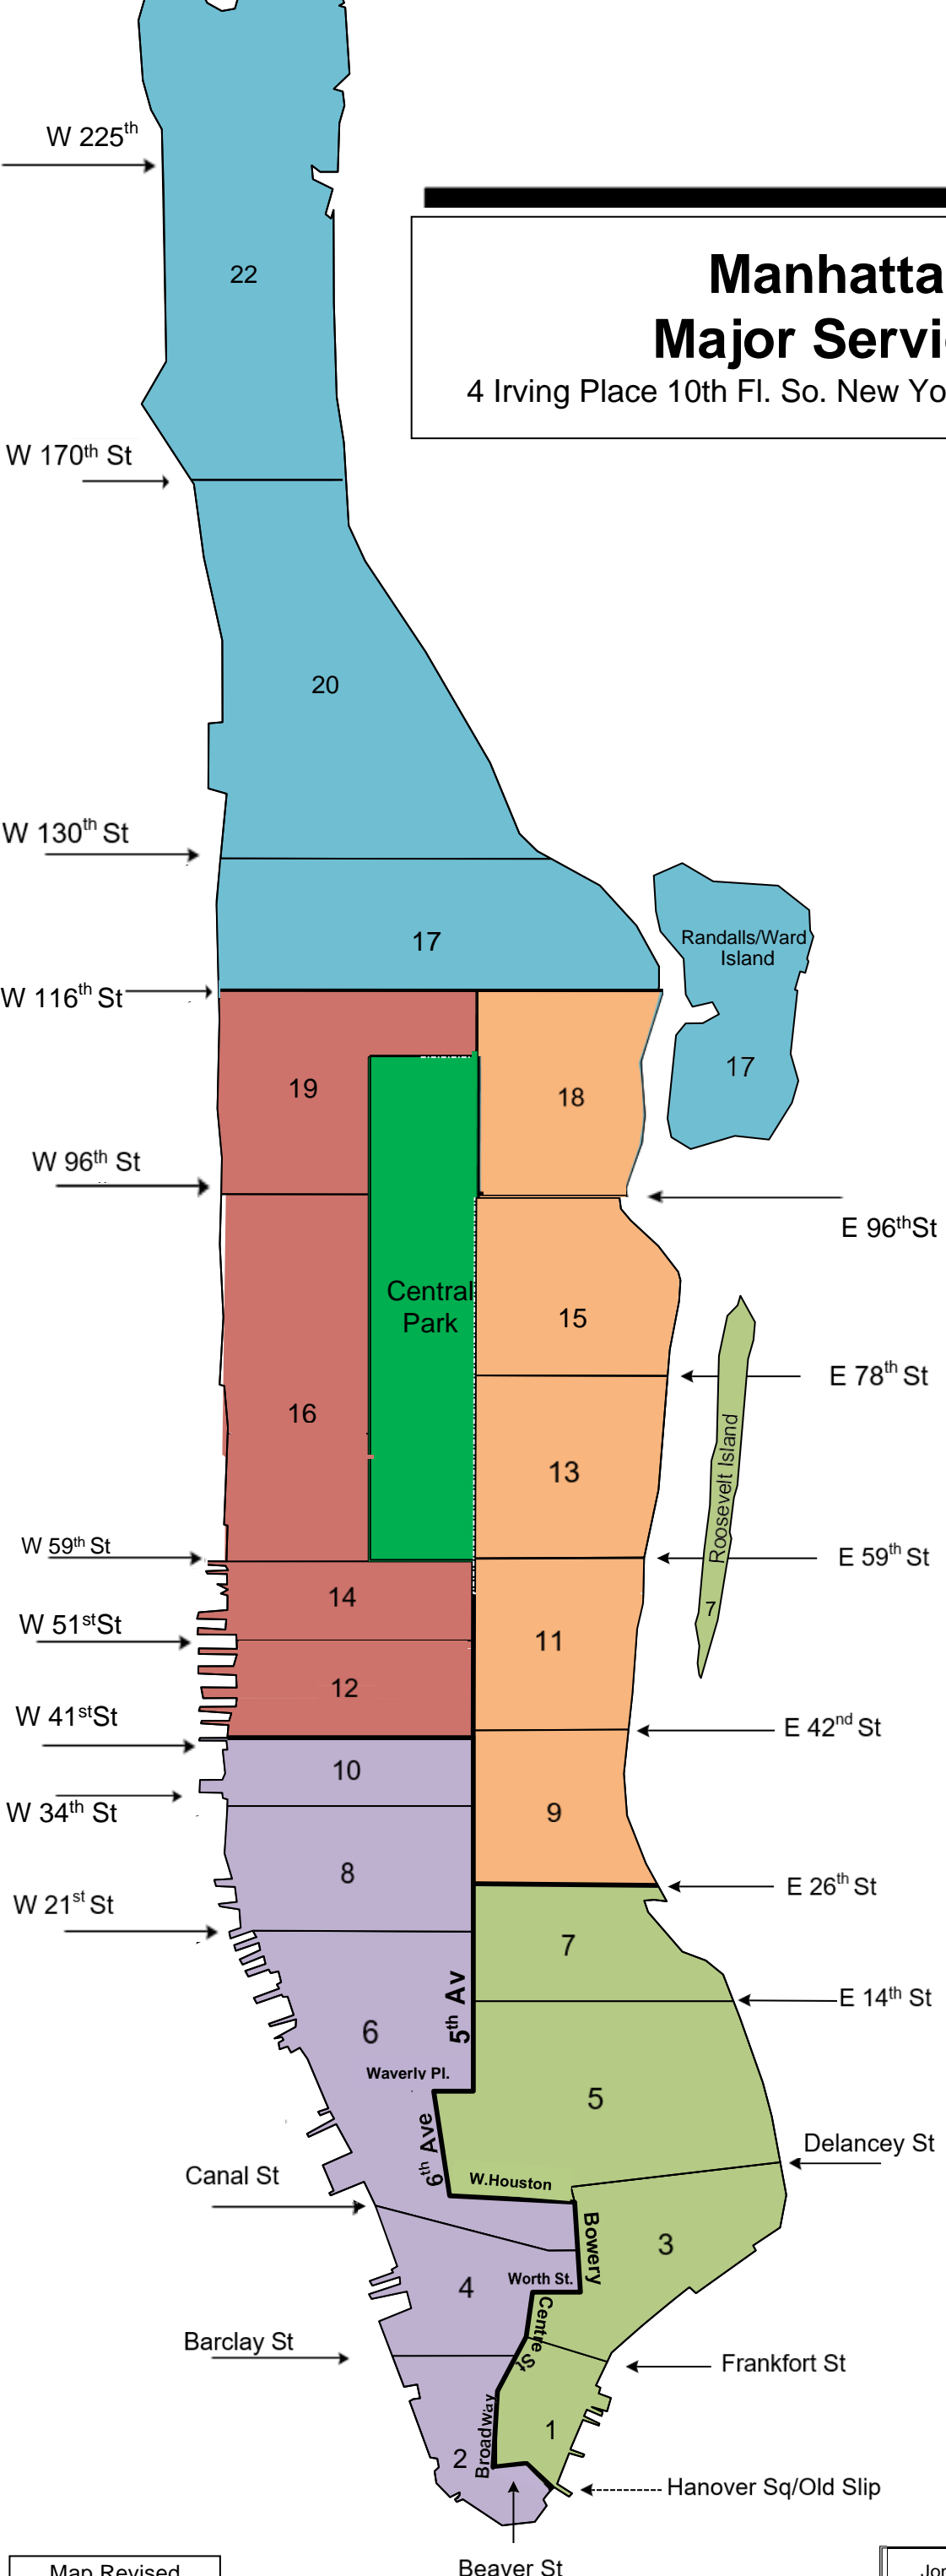

Manhattan Major Services

4 Irving Place 10th Fl. So. New York, NY 10003-3502

Jacqueline Carbone
CARBONEJA@coned.com
Manager

District 22 CPM
Jose D. Rodriguez
RodriguezJose4@coned.com

District 20 CPM
Patricia Paulino
PaulinoP@coned.com