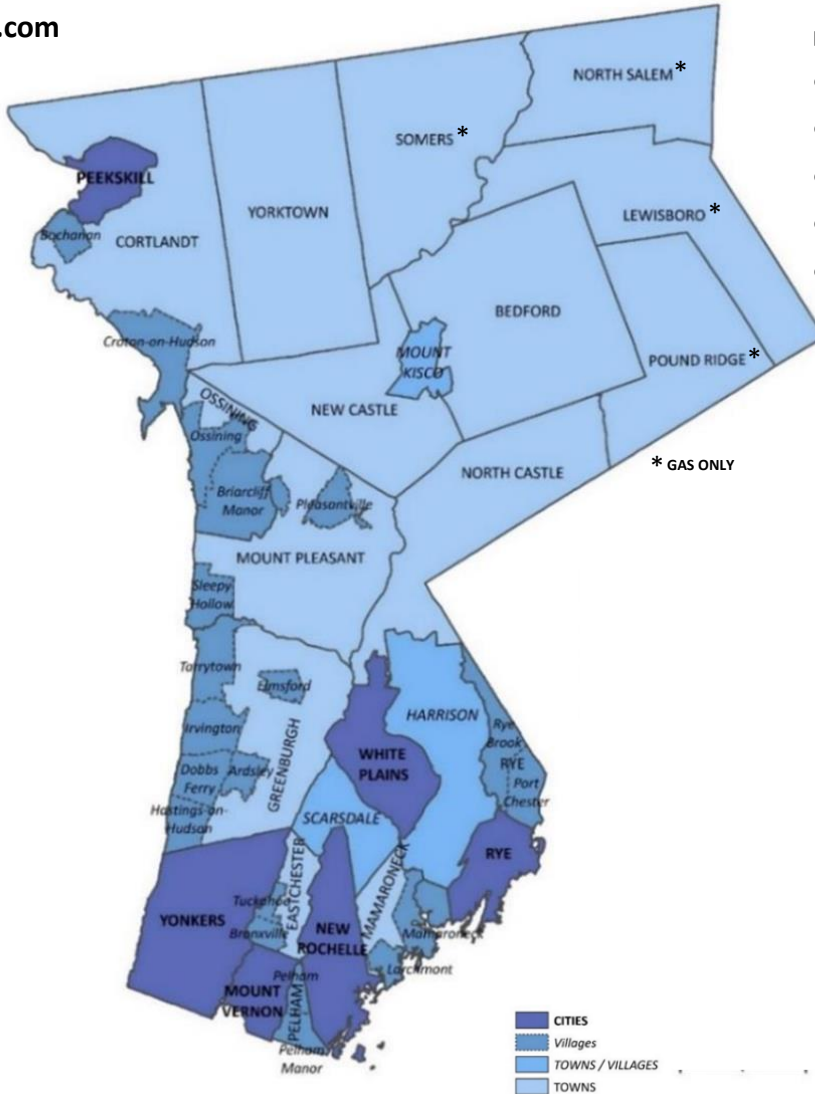

Paul Dedvukaj

dedvukajp@coned.com

- Hawthorne
- Mt. Pleasant
- Elmsford

Carson Robinson

robinsonca@coned.com

- Larchmont
- Mamaroneck
- Pelham
- New Rochelle
- Mt. Vernon

Managers

Nadia Edwards